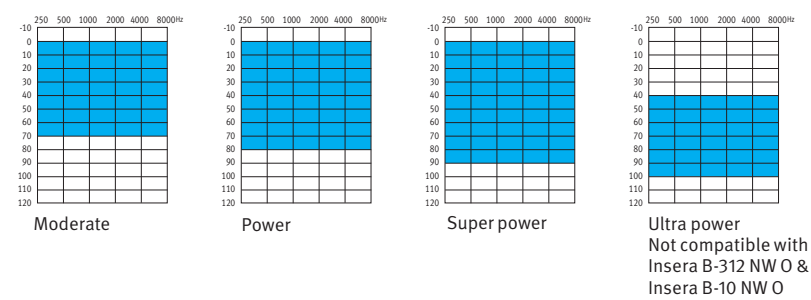

At Unitron, we empower people with life-enhancing hearing experiences that fit seamlessly into their world. Our sound performance technology, Experience Innovations, and intuitive design work perfectly together for unmatched personalisation and optimisation. Because everyone deserves to **Love the experience.**^{TM}

© 2023 Unitron. All rights reserved.
028-6634-02/v2.00/2022-09/dr

unitron.com/nz

Sonova AG,
Laubisrütlistrasse
28, CH-8712 Stäfa,
Switzerland

sonova
HEAR THE WORLD

SIMPLICITY HAS
THE POWER TO SURPRISE

Unitron Blu 1

Some of life's most delightful moments happen when simplicity and spontaneity meet. Now you can help even more clients discover those sweet spots in their day with the proven technology, seamless connectivity and personalization options available with Blu 1.

Blu 1 overview v2.0

unitron Love the experience.